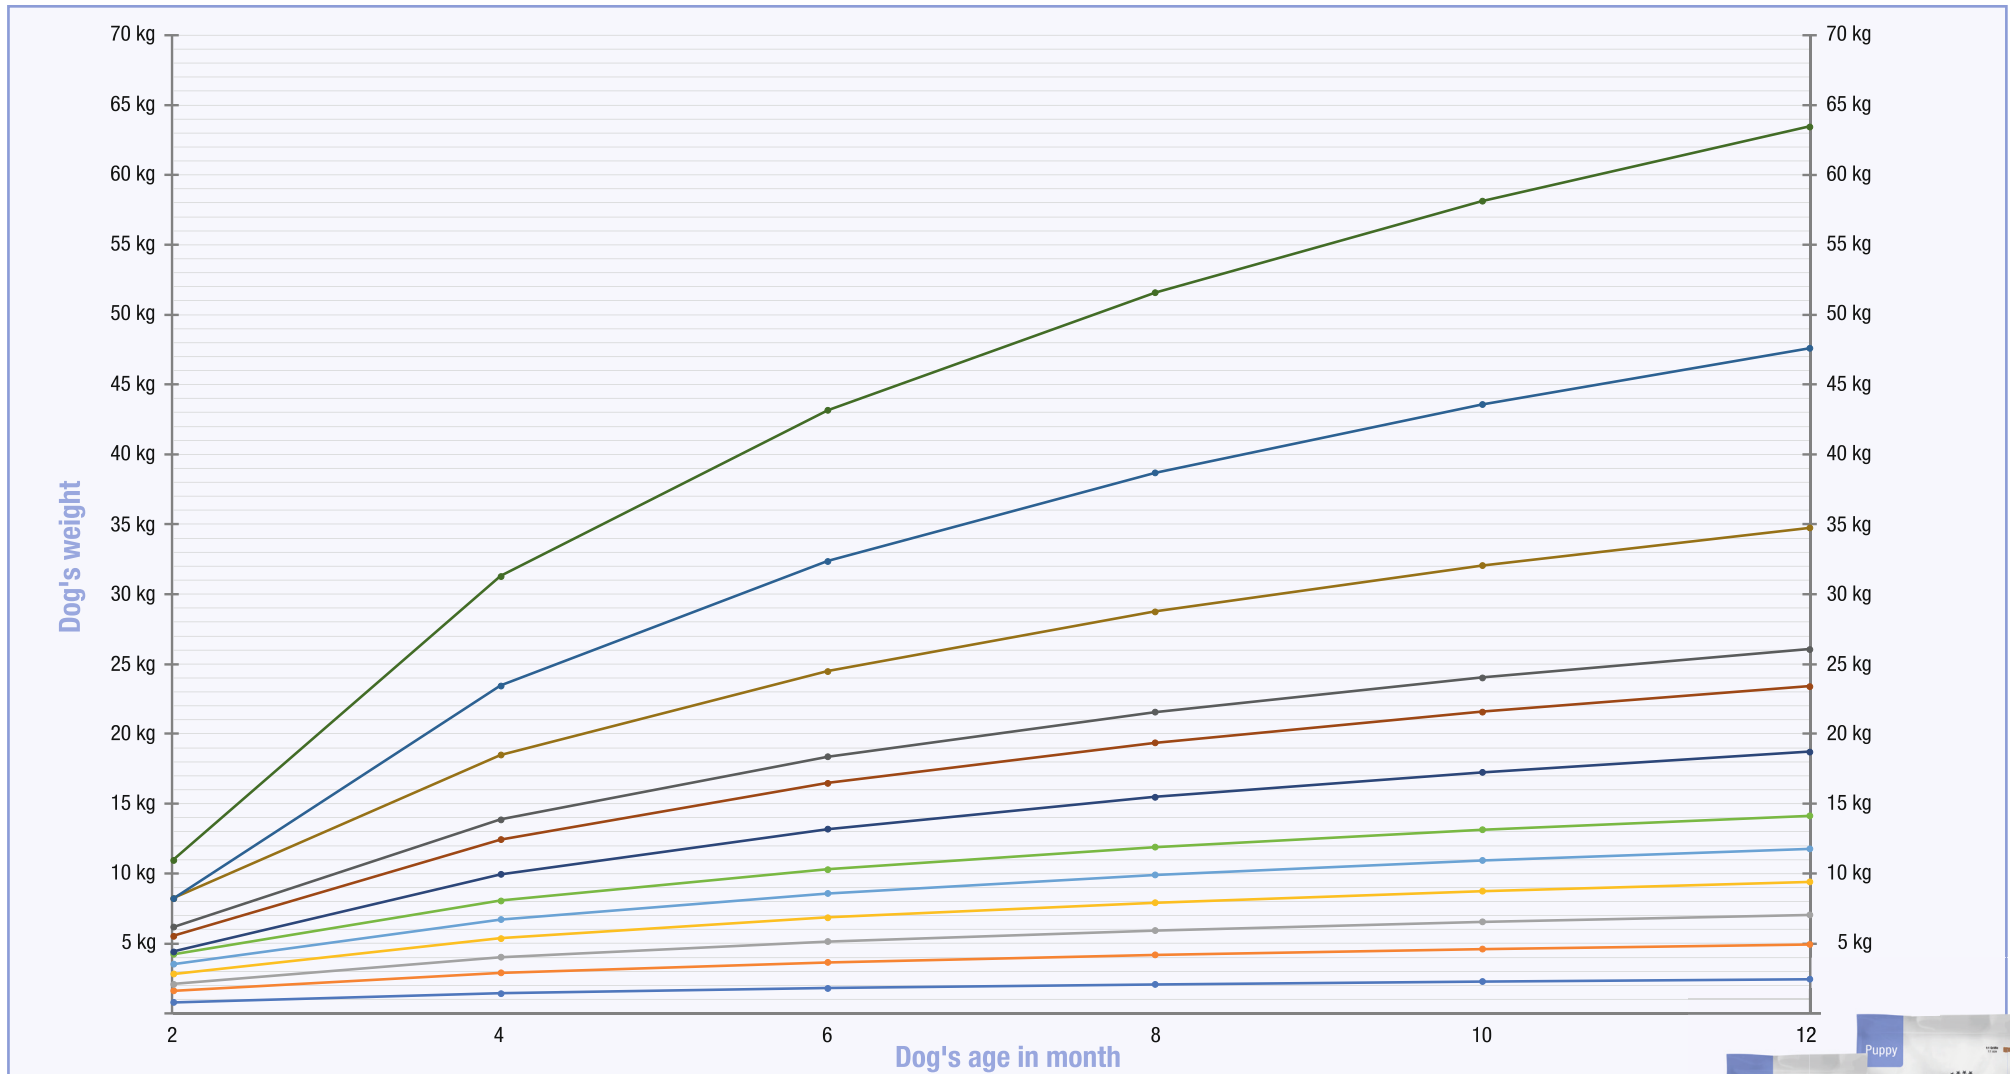

Feeding table for puppies

for Puppy (Mini) Chicken and Menu Puppy Chicken

Estimated weight of the adult dog	Type	Dry dog food	Wet dog food	Dry & wet dog food	Dry dog food	Wet dog food	Dry & wet dog food
	Dog's age	2 months	2 months	2 months	4 months	4 months	4 months
	Recommended daily feeding amount ▼						
1.0 kg		25 g	35 g	13/18 g	30 g	45 g	15/23 g
2.5 kg		50 g	88 g	25/44 g	55 g	113 g	28/57 g
3.0 kg		55 g	105 g	28/53 g	60 g	135 g	30/68 g
5.0 kg		85 g	175 g	43/88 g	105 g	225 g	53/113 g
7.5 kg		115 g	263 g	58/132 g	145 g	338 g	73/169 g
10.0 kg		130 g	200 g	65/100 g	160 g	380 g	80/190 g
12.5 kg		145 g	250 g	73/125 g	180 g	475 g	90/238 g
15.0 kg		160 g	300 g	80/150 g	215 g	570 g	108/285 g
20.0 kg		205 g	340 g	103/170 g	260 g	640 g	130/320 g
25.0 kg		235 g	425 g	118/213 g	300 g	800 g	150/400 g
30.0 kg		270 g	510 g	135/255 g	360 g	960 g	180/480 g
40.0 kg		320 g	520 g	160/260 g	420 g	1,000 g	210/500 g
60.0 kg		370 g	780 g	185/390 g	580 g	1,500 g	290/750 g
80.0 kg		410 g	1,040 g	205/520 g	710 g	2,000 g	355/1,000 g

We are happy to answer any questions in person by calling our service number 0800 158 80 25.

Growth curve

The graph shows an ideal type of growth curve. It merely reflects growth on an average. Therefore the growth curve should be treated as an indication or guideline.